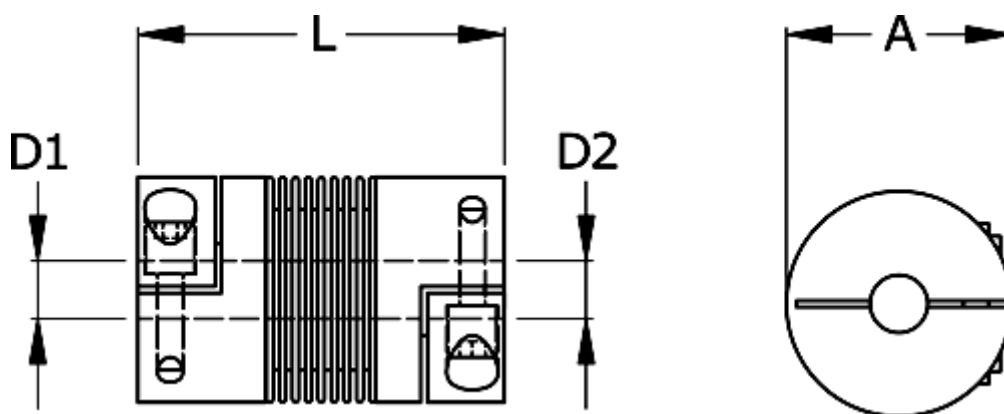

Data Sheet

Article number: 3330200150260606

Description: Bellow coupling type 2 size15
Length 26 mm, bore 6/6 mm

Measures

A	= 20
D1	= 6
D2	= 6
L	= 26
Nom. torque NM (Tkn)	= 1.5